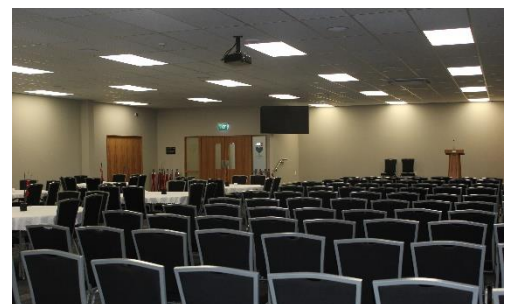

**Heartland Hotel Croydon** is situated on the edge of Gore. The hotel has 36 rooms including two family rooms able to sleep up to six people. There are also smoking, special access and interconnecting rooms available. Relax in the comfort of your centrally heated standard room or family unit, all with quality room amenities. Experience hearty dining and local flavours in the Blazing Copper Café & Bar, or the Lodge Public Bar.  
 100 Waimea Street, Croydon, Gore 9776.  
 Ph: +64 3 208 9029  
[croydon@heartlandhotels.co.nz](mailto:croydon@heartlandhotels.co.nz)

## Club Facilities:

TAB

Courtesy Van

Games Room

140 Seat Restaurant

Entertainment

Museum

Bar

18 Modern Gaming Machines

Function Room